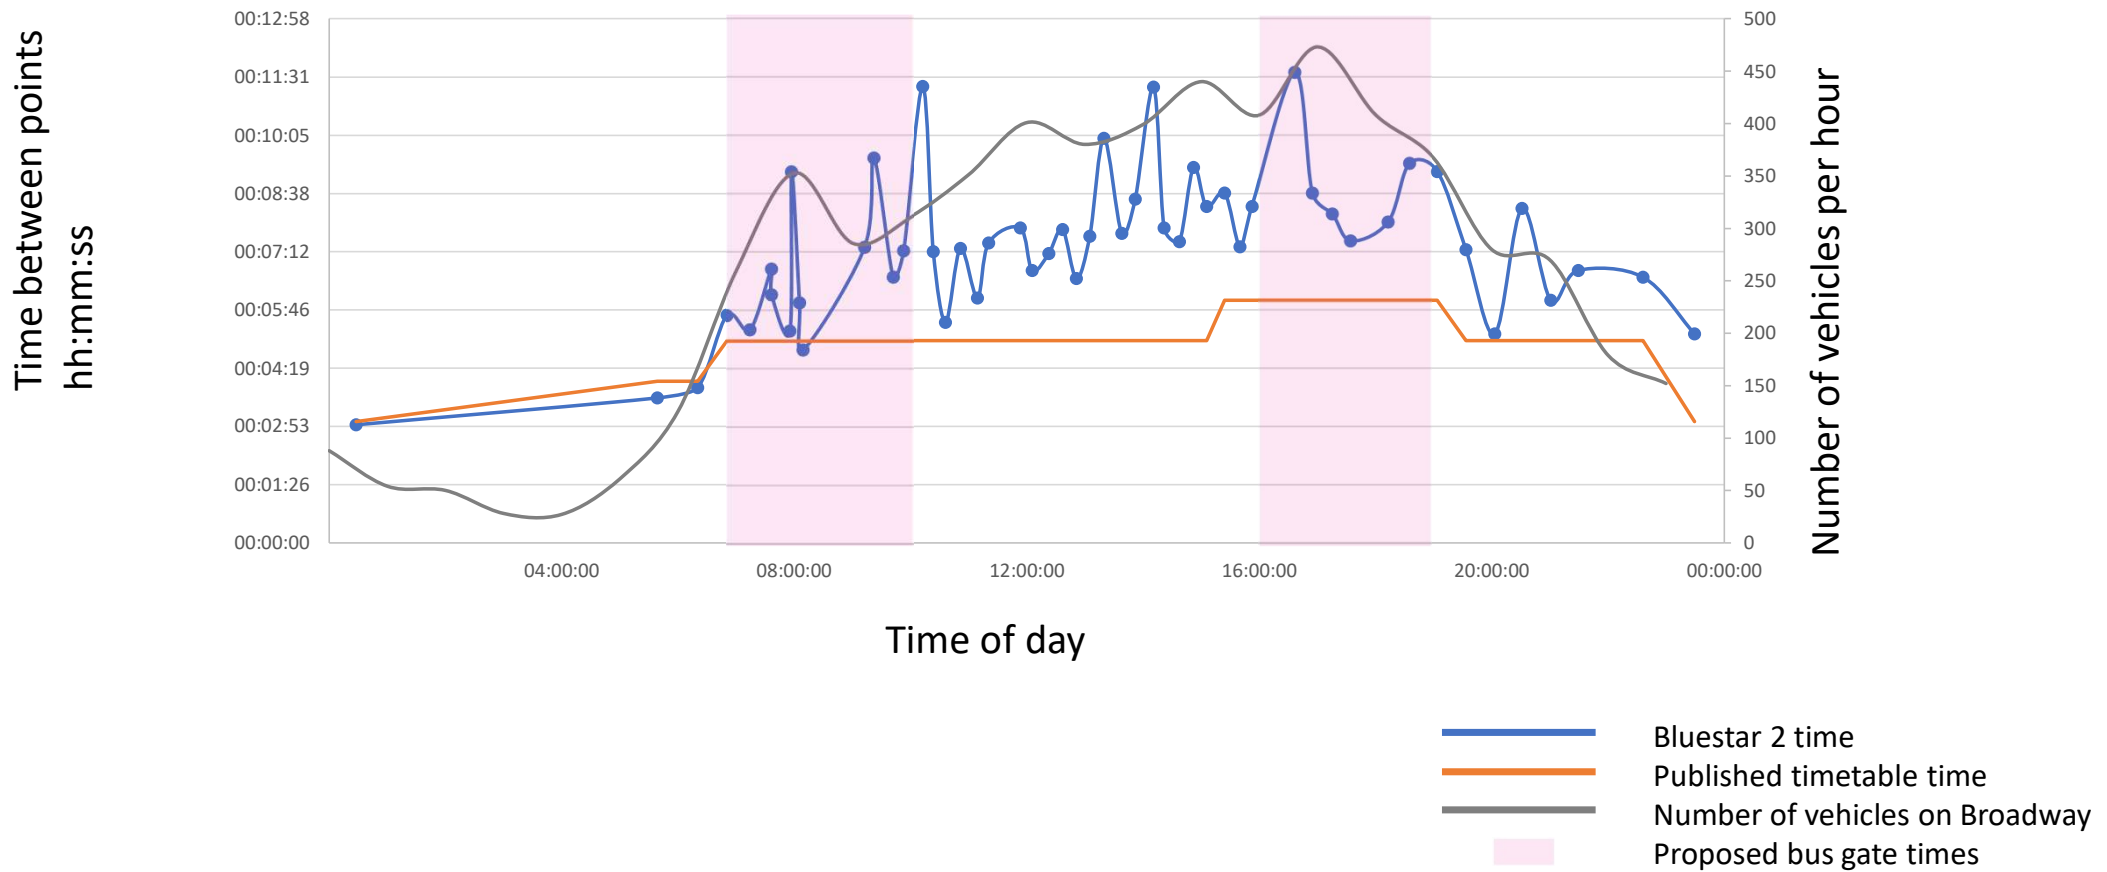

**Bluestar 2**  
 Between Spring Crescent and Bowden Lane bus stops (northbound)  
 With number of vehicles at Portswood Broadway (northbound)  
 Thursday 25<sup>th</sup> January 2024

**Bluestar 2**  
 Between Bowden Lane and Spring Crescent bus stops (southbound)  
 With number of vehicles at Portswood Broadway (southbound)  
 Thursday 25<sup>th</sup> January 2024

- Bluestar 2 time
- Published timetable time
- Number of vehicles on Broadway
- Proposed bus gate times

Bowden Lane Bus Stop

Portswood Broadway permanent traffic counter

Spring Crescent Bus Stop

Bluestar 2