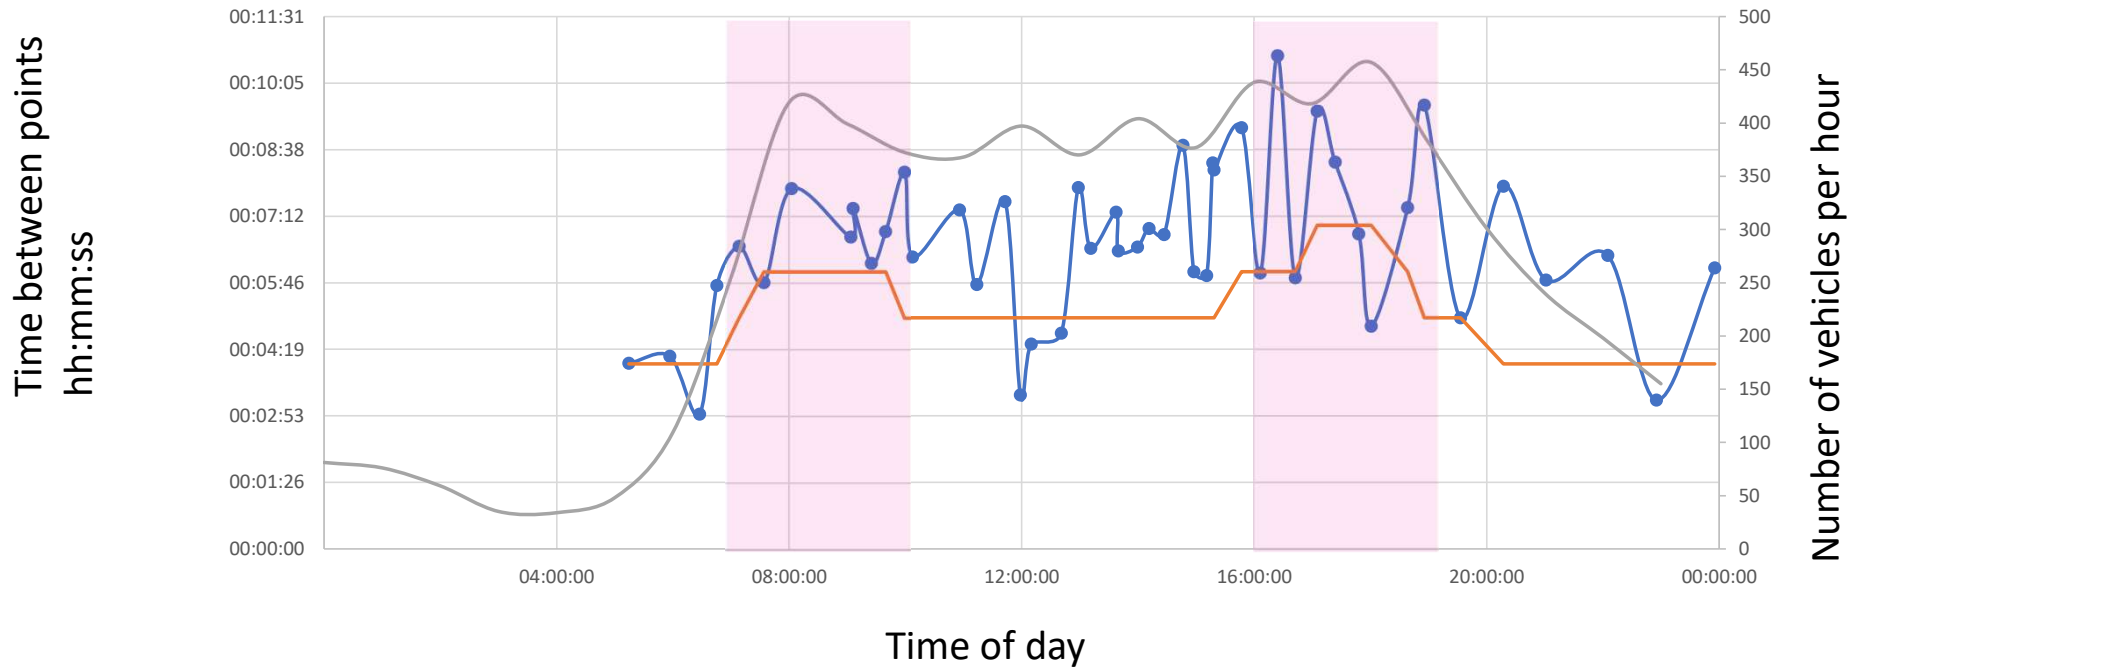

**Bluestar 2**  
 Between Spring Crescent and Bowden Lane bus stops (northbound)  
 With number of vehicles at Portswood Broadway (northbound)  
 Thursday 25<sup>th</sup> January 2024

**Bluestar 2**  
 Between Bowden Lane and Spring Crescent bus stops (southbound)  
 With number of vehicles at Portswood Broadway (southbound)  
 Thursday 25<sup>th</sup> January 2024

- Bluestar 2 time
- Published timetable time
- Number of vehicles on Broadway
- Proposed bus gate times

Bowden Lane Bus Stop

Portswood Broadway permanent traffic counter

Spring Crescent Bus Stop

Bluestar 2